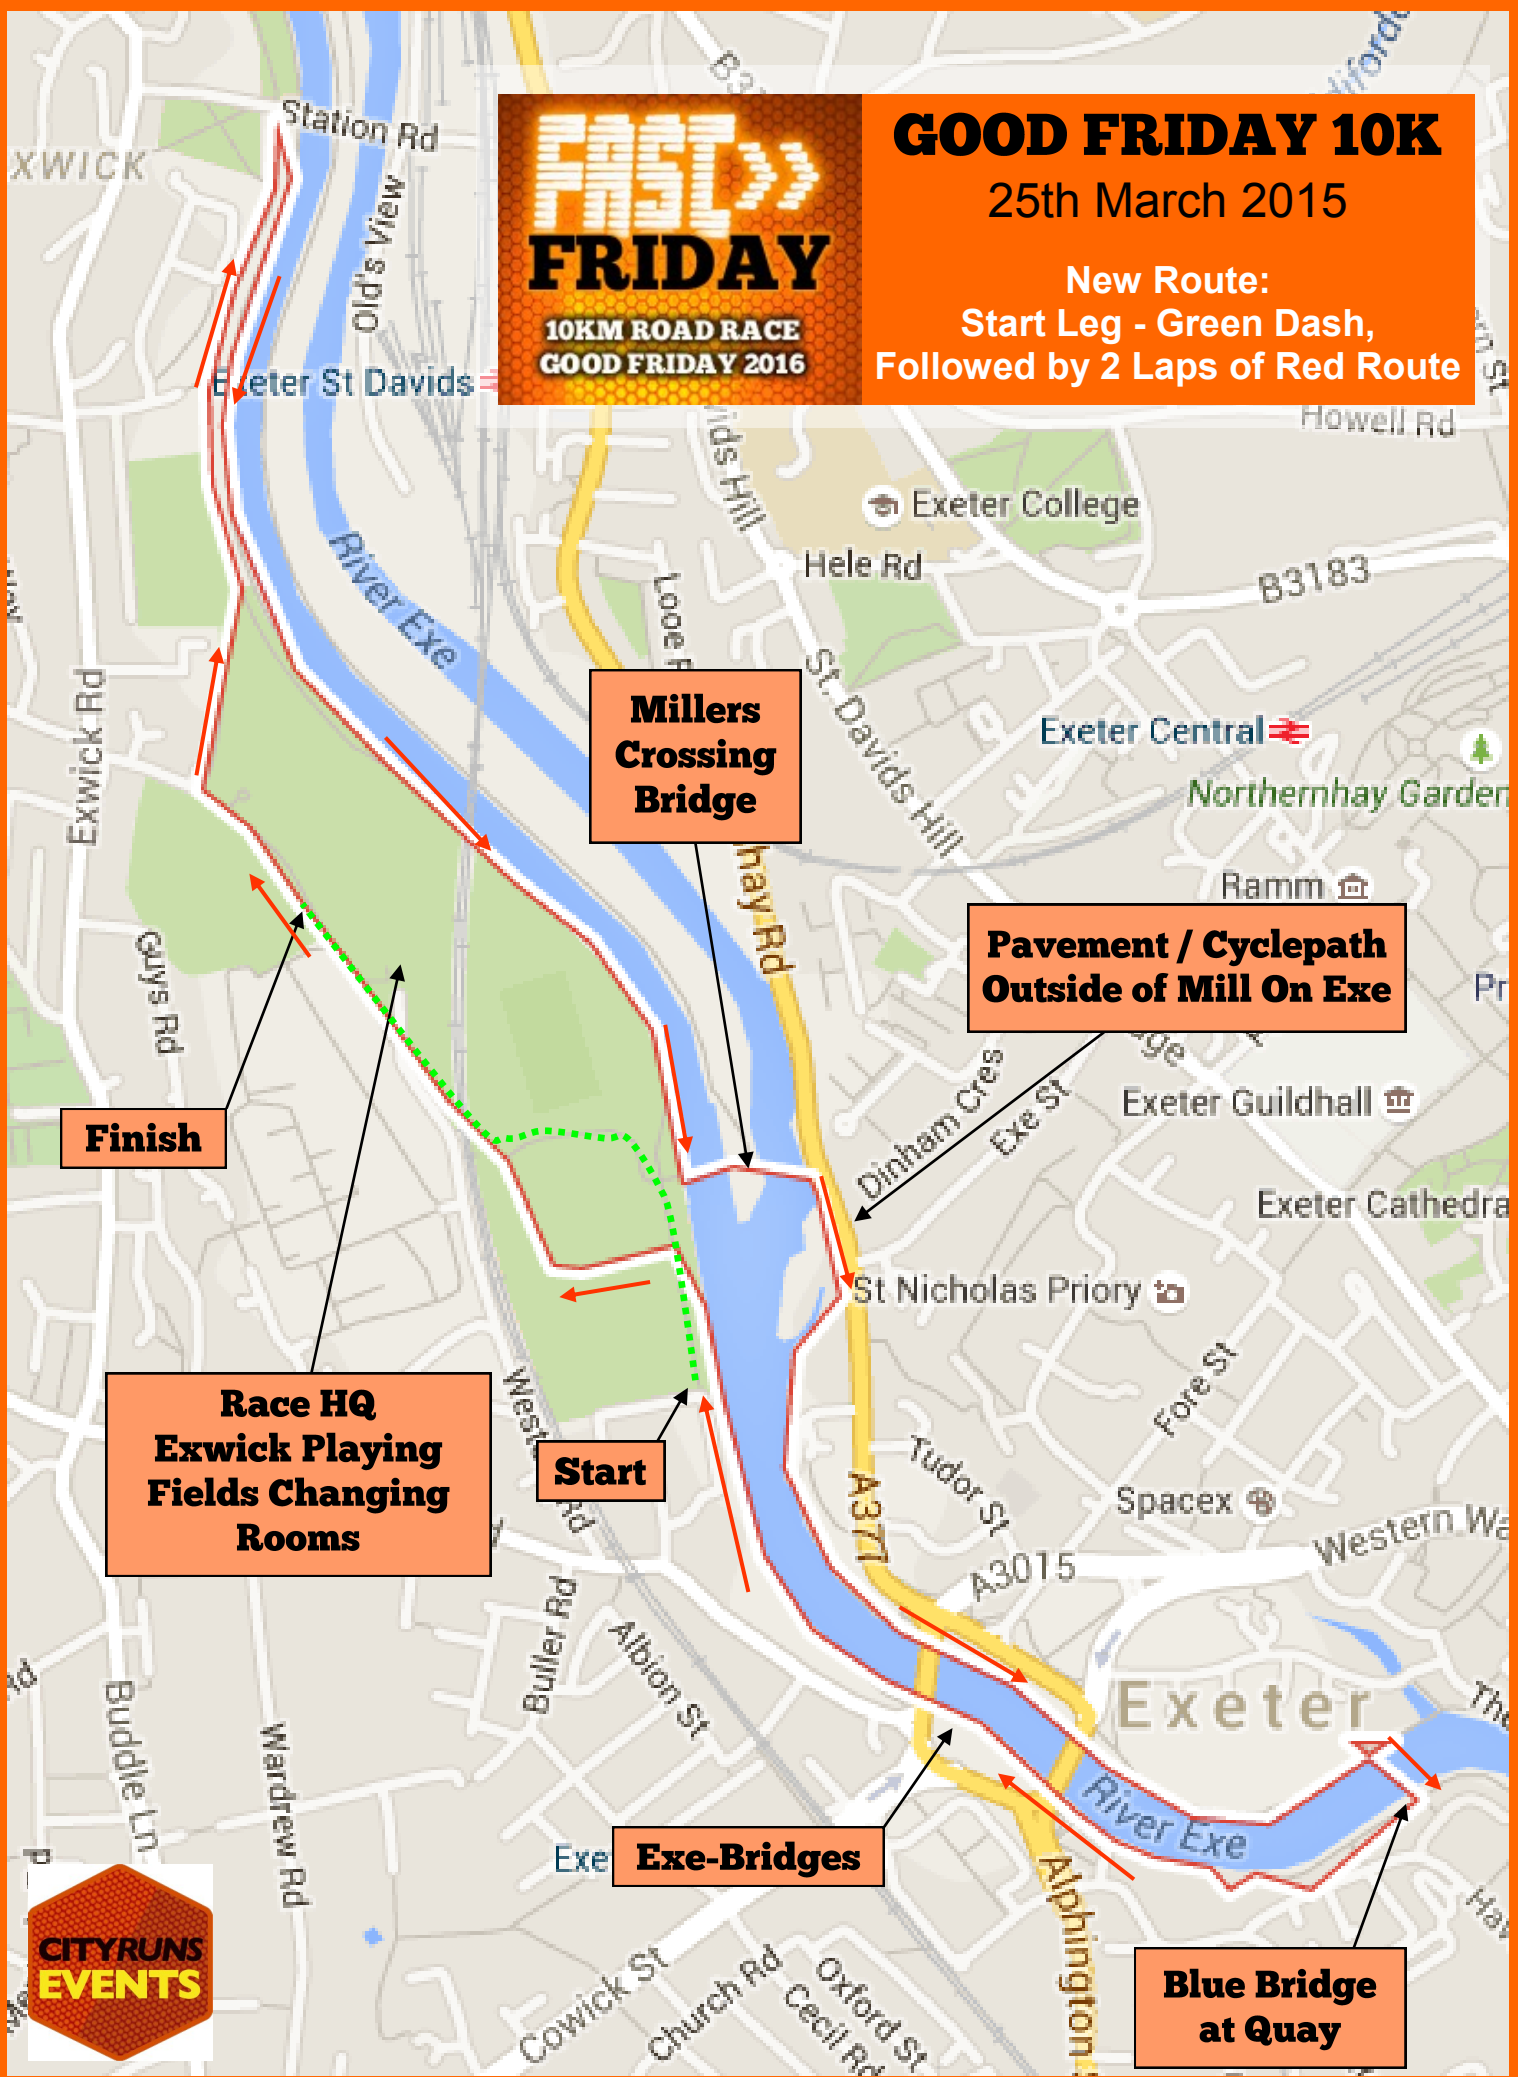

FRIDAY FRIDAY

10KM ROAD RACE
GOOD FRIDAY 2016

GOOD FRIDAY 10K

25th March 2015

New Route:
Start Leg - Green Dash,
Followed by 2 Laps of Red Route

Millers Crossing Bridge

Pavement / Cyclepath Outside of Mill On Exe

Finish

**Race HQ
Exwick Playing Fields Changing Rooms**

Start

Exe-Bridges

Blue Bridge at Quay