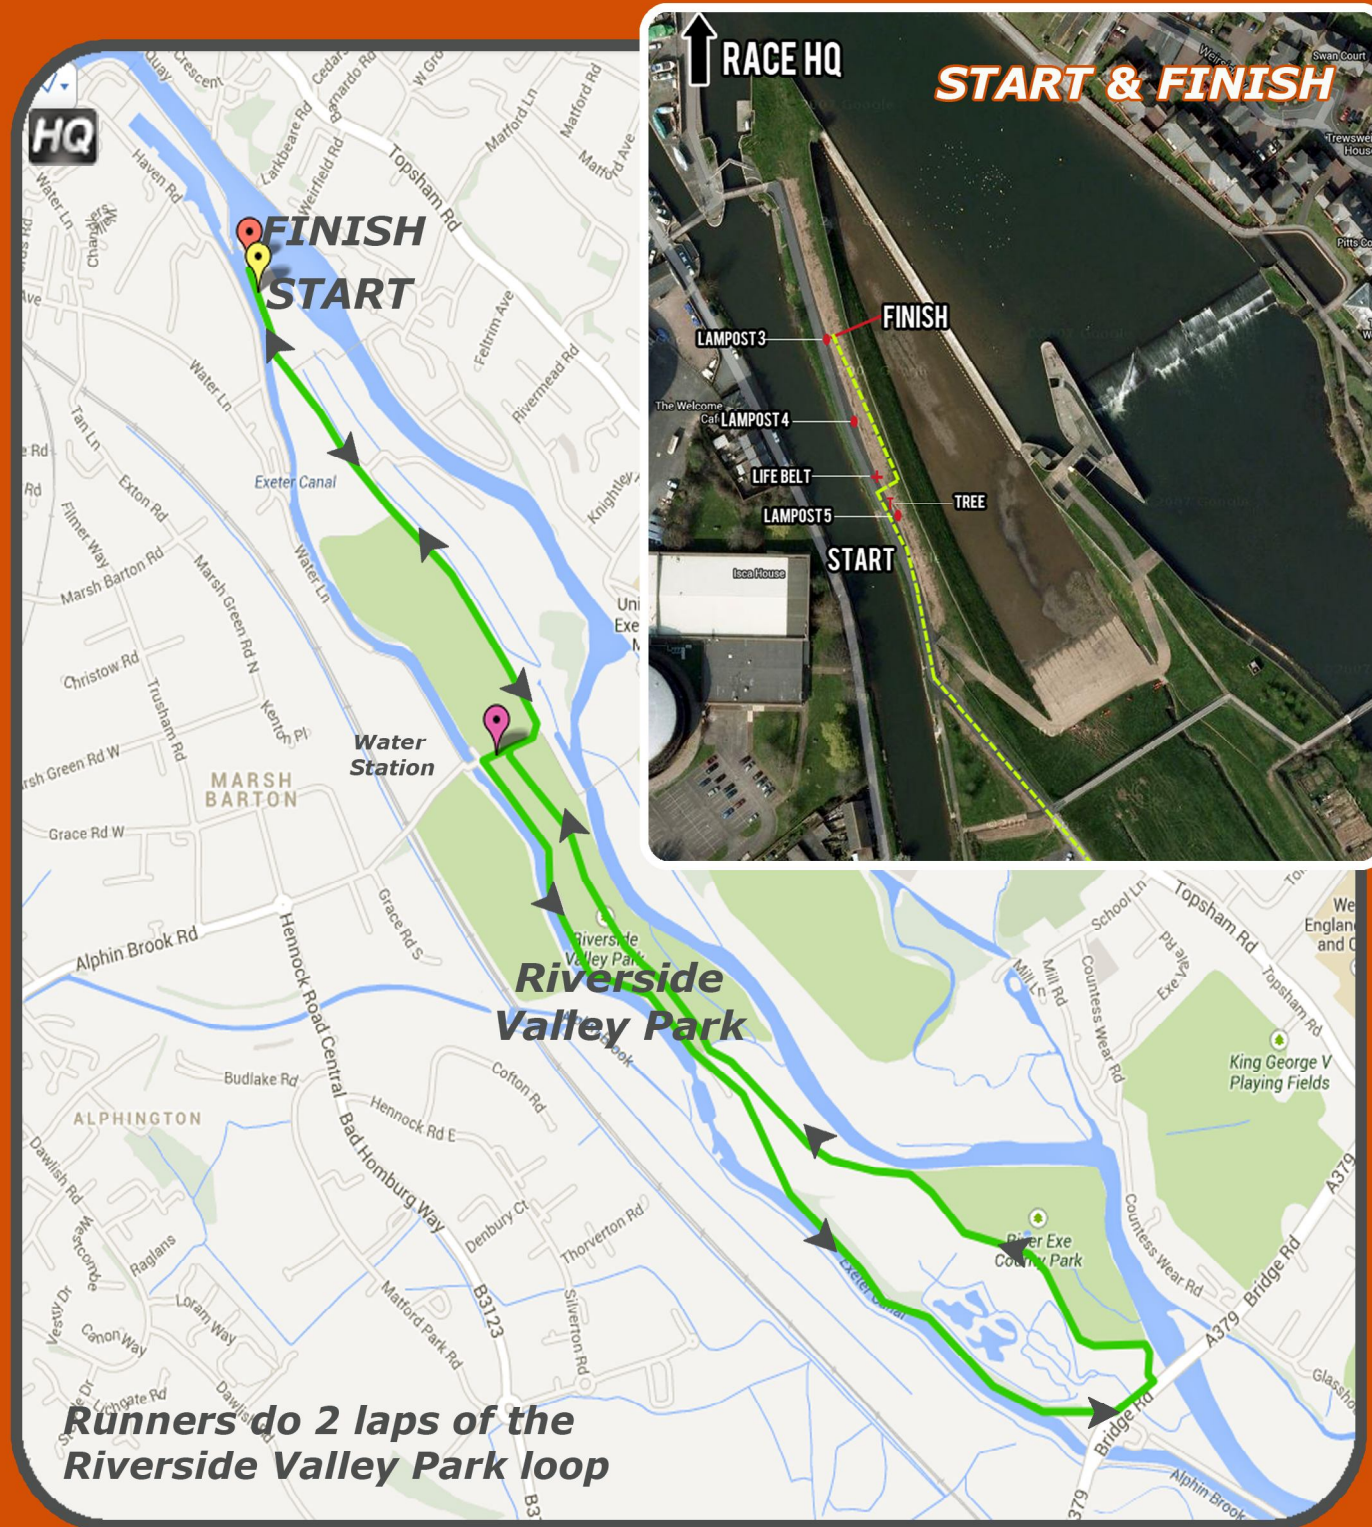

RACE WEBSITE:
www.city-runs.co.uk

Runners do 2 laps of the Riverside Valley Park loop