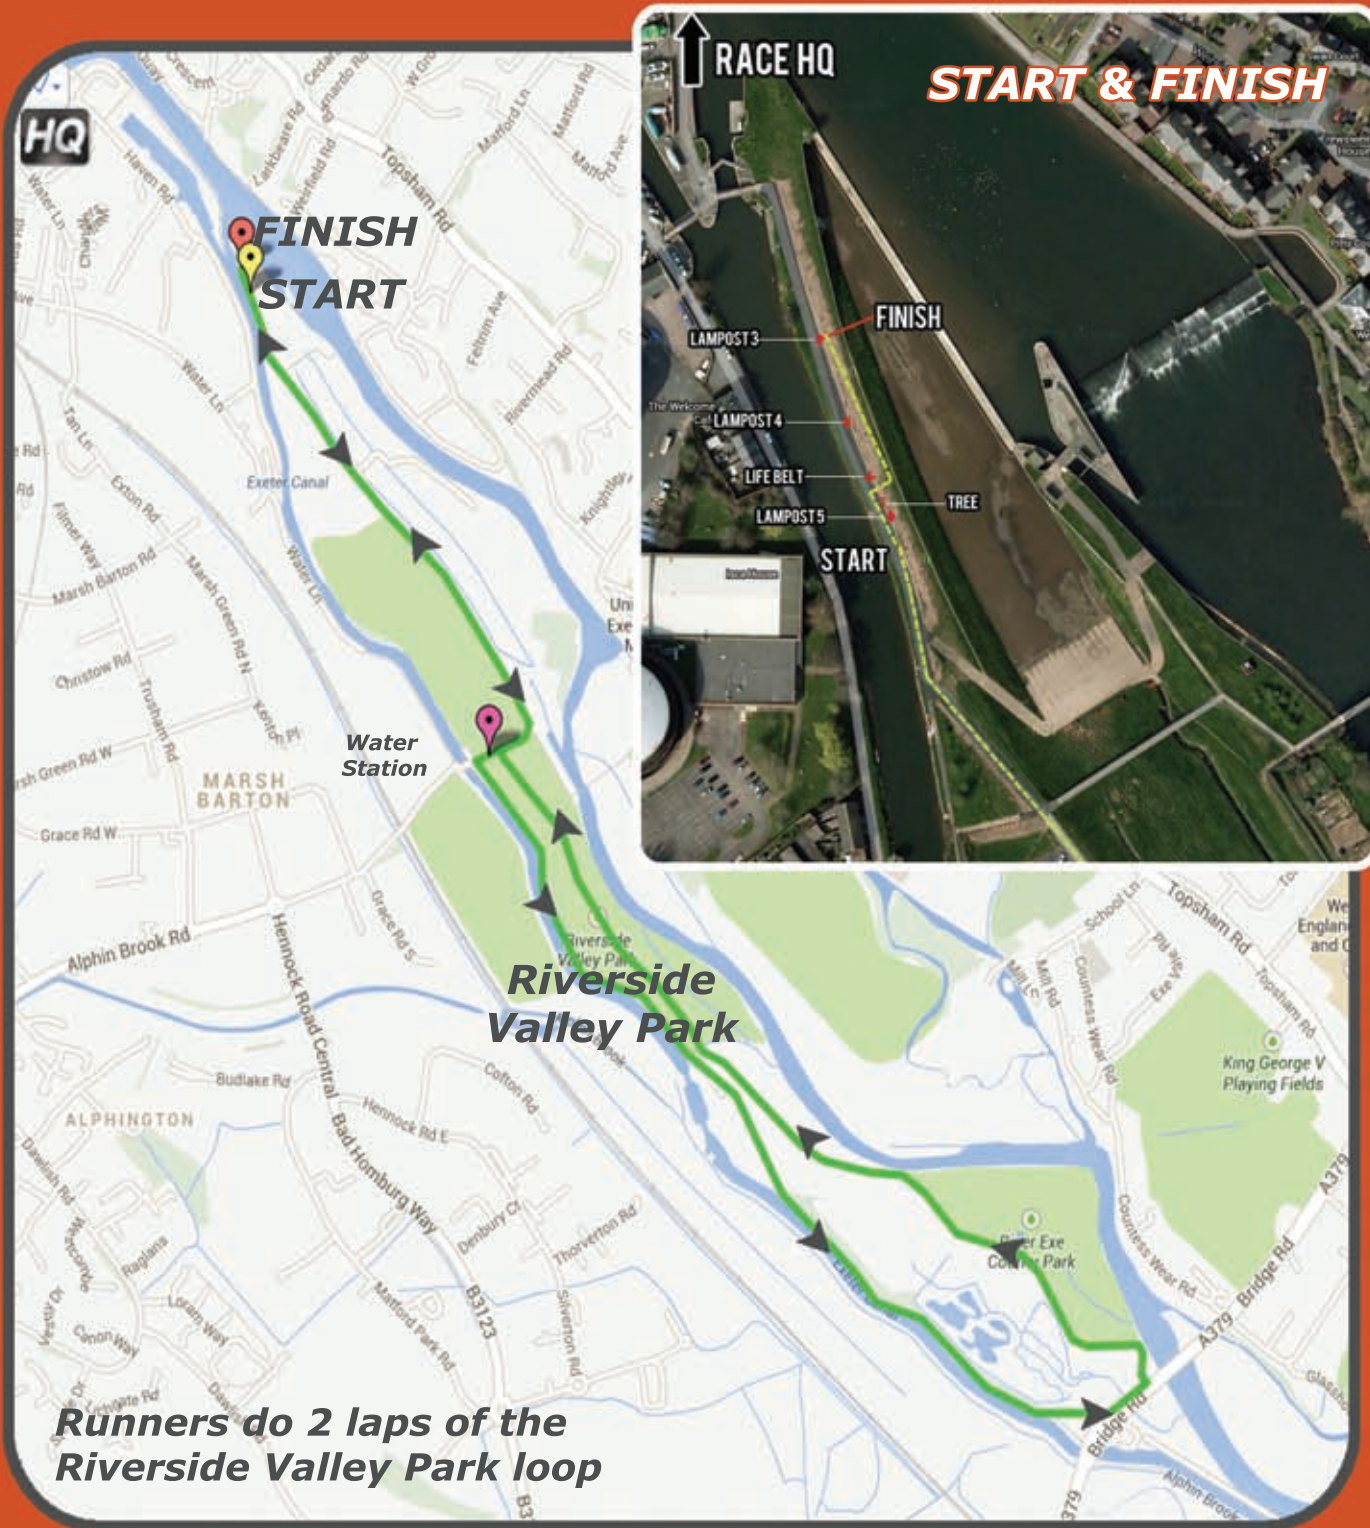

EXETER 10K

Start - 7.00pm

RACE HQ:

The Race HQ is at Haven Banks, Outdoor Centre, Haven Rd, Exeter EX2 8DP

RACE NUMBERS:

Race packs will be posted out prior to the race, this will contain everything you need for the day. Runners do not need to register or sign on at the Race Hq

START & FINISH:

The start & finish are a short walk from the race hq so please allow time to get to the start!

CAR PARKING:

Unfortunately we are not able to offer a dedicated race car park, there are a number of pay and display car parks by the quayside. See website for details.

RACE WEBSITE:
www.city-runs.co.uk

Runners do 2 laps of the Riverside Valley Park loop