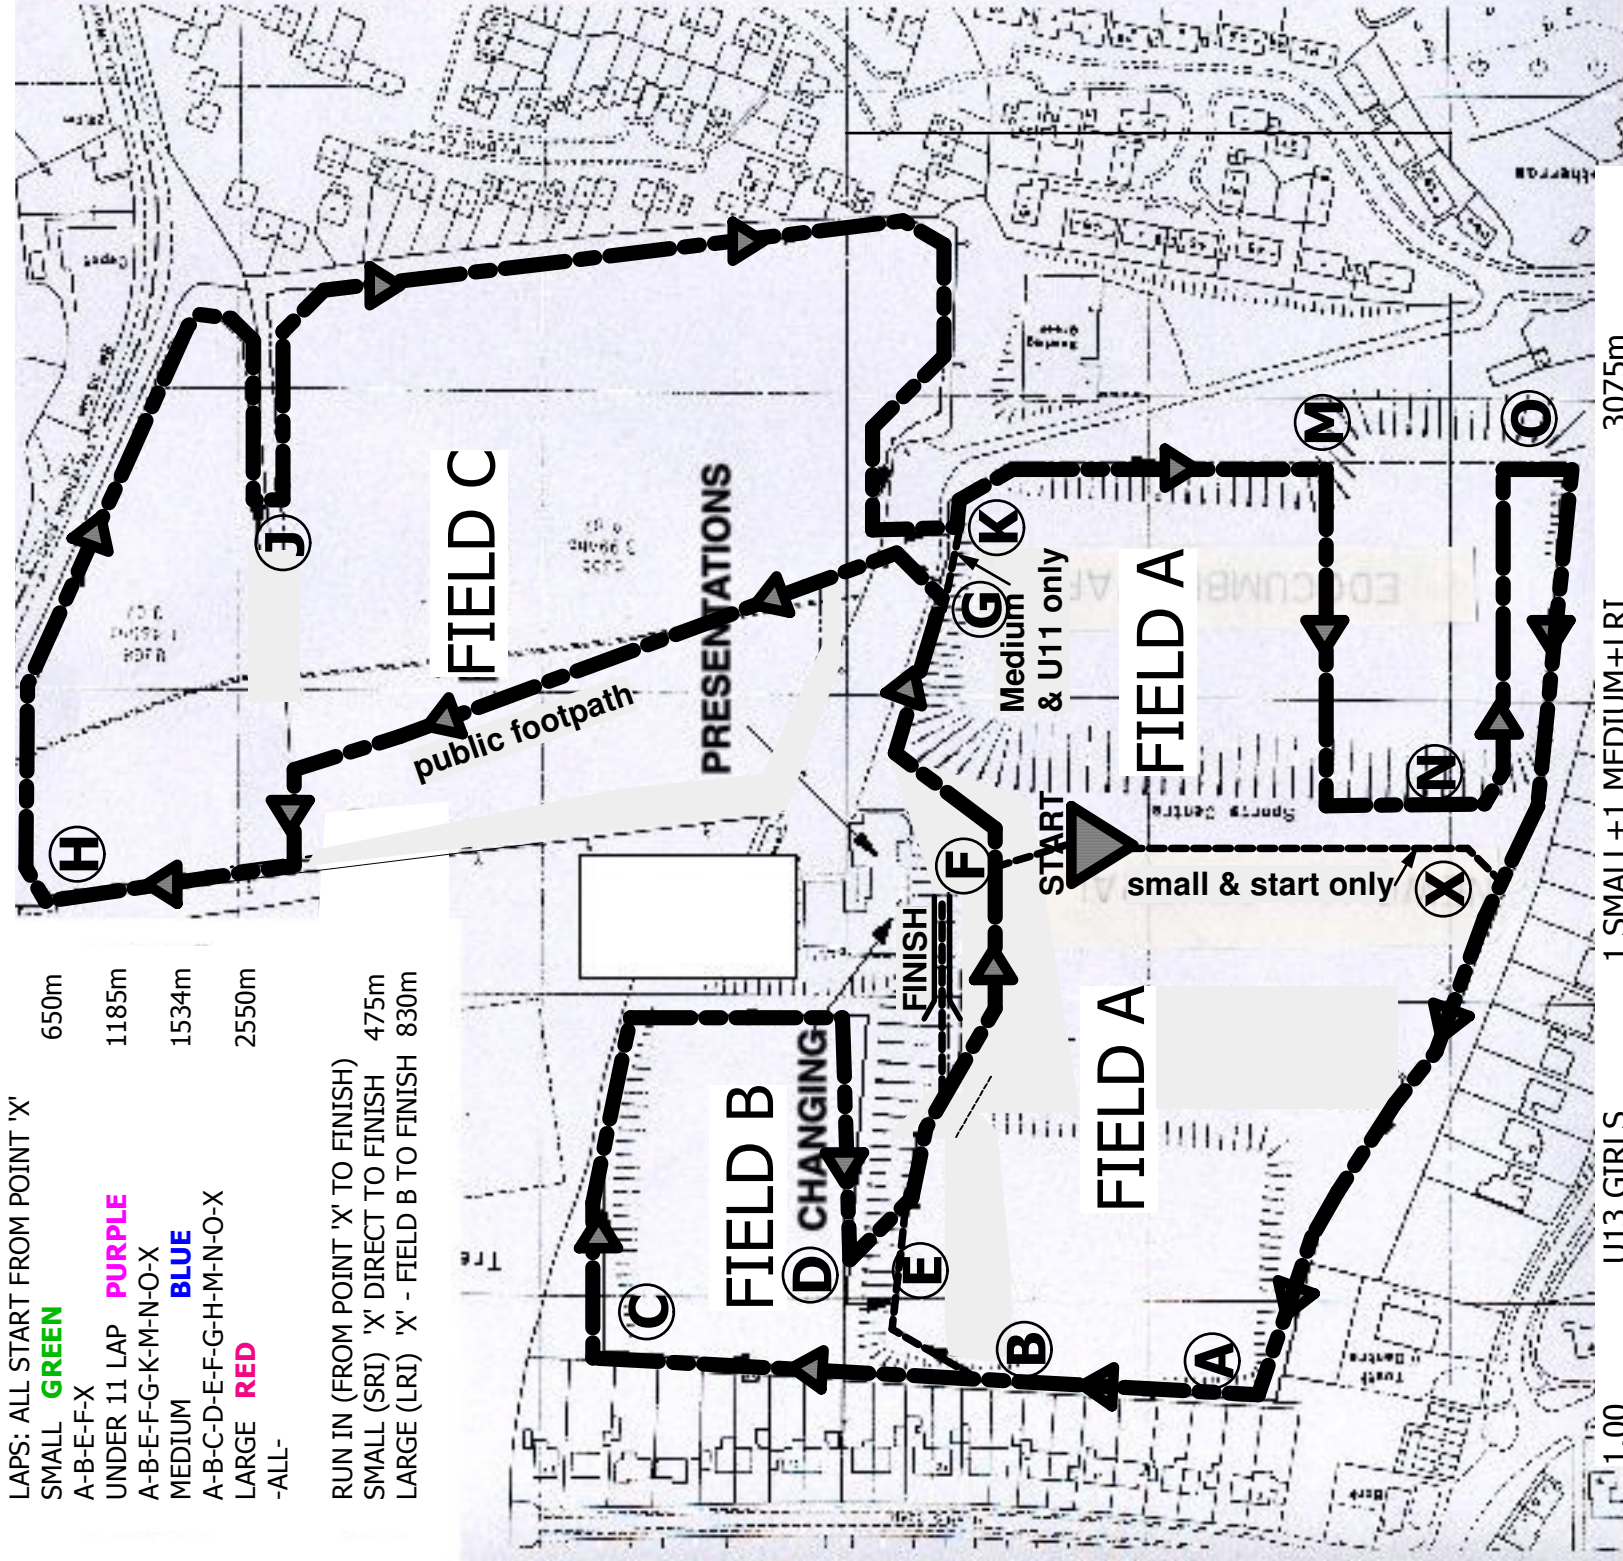

**FRANK ELFORD SPORTS WESTWARD LEAGUE
INCORPORATING THE CORNWALL AA CROSS COUNTRY CHAMPIONSHIPS
NEWQUAY SPORTS CENTRE SUNDAY 13 NOVEMBER 2016**

LAPS: ALL START FROM POINT 'X'

- SMALL **GREEN** 650m
- A-B-E-F-X 1185m
- UNDER 11 LAP **PURPLE** 1534m
- A-B-E-F-G-K-M-N-O-X **BLUE** 2550m
- MEDIUM
- A-B-C-D-E-F-G-H-M-N-O-X **RED**
- LARGE
- ALL-

RUN IN (FROM POINT 'X' TO FINISH)

- SMALL (SRI) 'X' DIRECT TO FINISH 475m
- LARGE (LRI) 'X' - FIELD B TO FINISH 830m

1.00	U13 GIRLS	1 SMALL+1 MEDIUM+LRI	3075m
1.15	U13 BOYS	1 SMALL+1 MEDIUM+LRI	3075m
1.30	U17M+U17W+SW	1 MEDIUM+1 LARGE+LRI	4990m
2.00	U11 GIRLS	1 U11 LAP +SRI	1730m
2.15	U11 BOYS	1 U11 LAP +SRI	1730m
2.30	U15 GIRLS	2 MEDIUM+LRI	3970m
2.50	U15 BOYS	1 SMALL + 2 MEDIUM+SRI	4520m
3.10	SM(+U20M)	3 LARGE+LRI	8550m