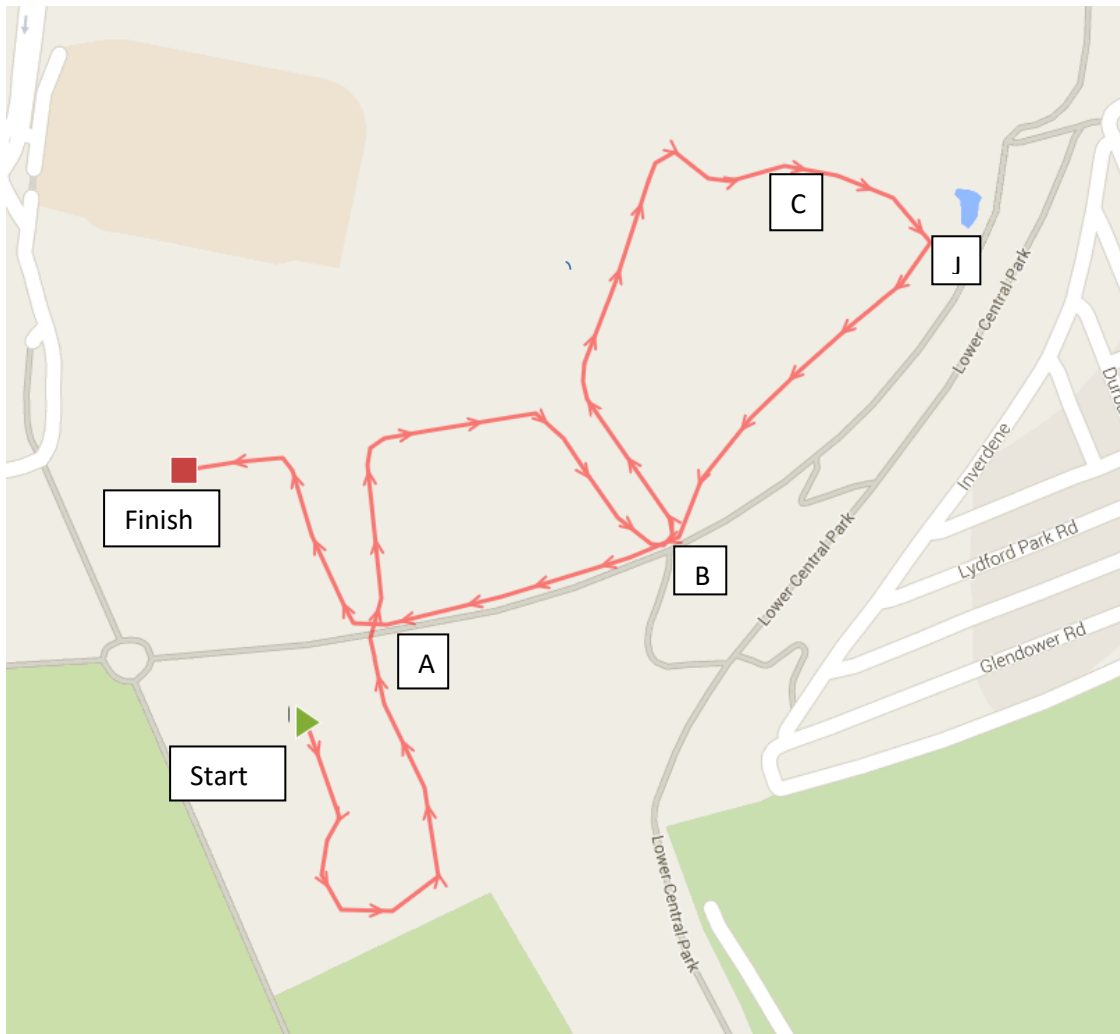

Westward League Cross Country – Central Park, Plymouth

Sunday 9th October 2016

The first fixture of the 2016/17 season will take place in Plymouth and once again we have the excellent facilities in the Life Centre. Car parks are free and shown on map. Registration will be in a tent near the start and finish. There are toilets, changing (showers will cost £1 payable at reception) and refreshments on sale in the Life Centre. Please note no muddy footwear will be allowed in the centre. Course is suitable for spikes but there are some concrete paths to cross. Please ensure discs are handed in as soon as possible to the tent after each race. Venue Postcode is PL2 3DG

U11 Route Map

Race timetable

12.15pm	U11 Boys/Girls	1600m	Start -A-B-C-J-B-A-Finish
12.30pm	U17M/U17W/SW	5200m	
1.10pm	U13 Girls	2500m	
1.30pm	U13 Boys	2500m	
1.50pm	U15 Girls and Boys	3200m	
2.10pm	Senior Men	8600m	